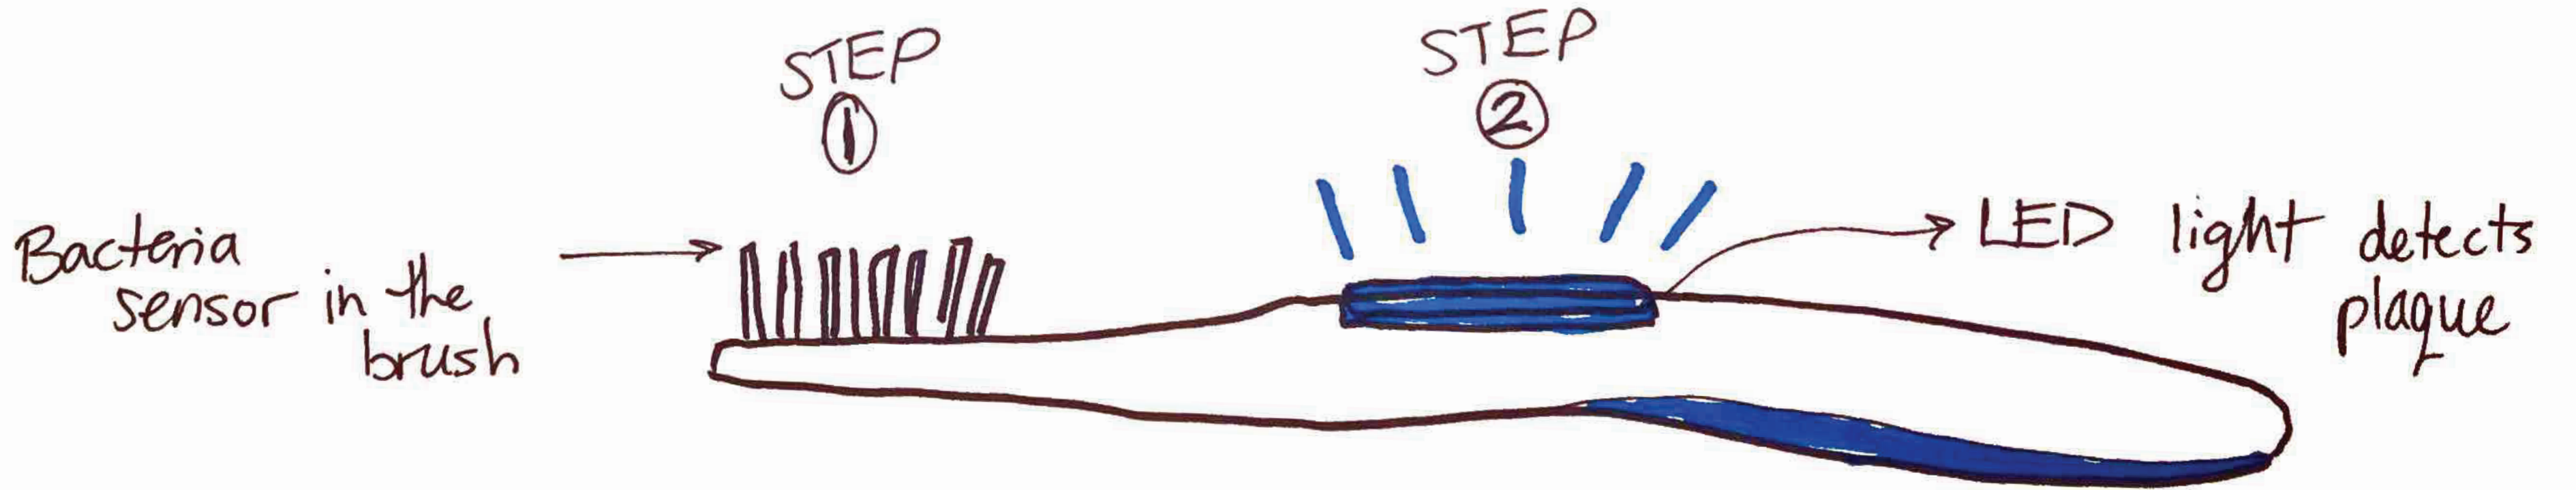

ASSISTIVE TOOTHBRUSH

SMART TOOTH BRUSH

60 seconds

60 seconds